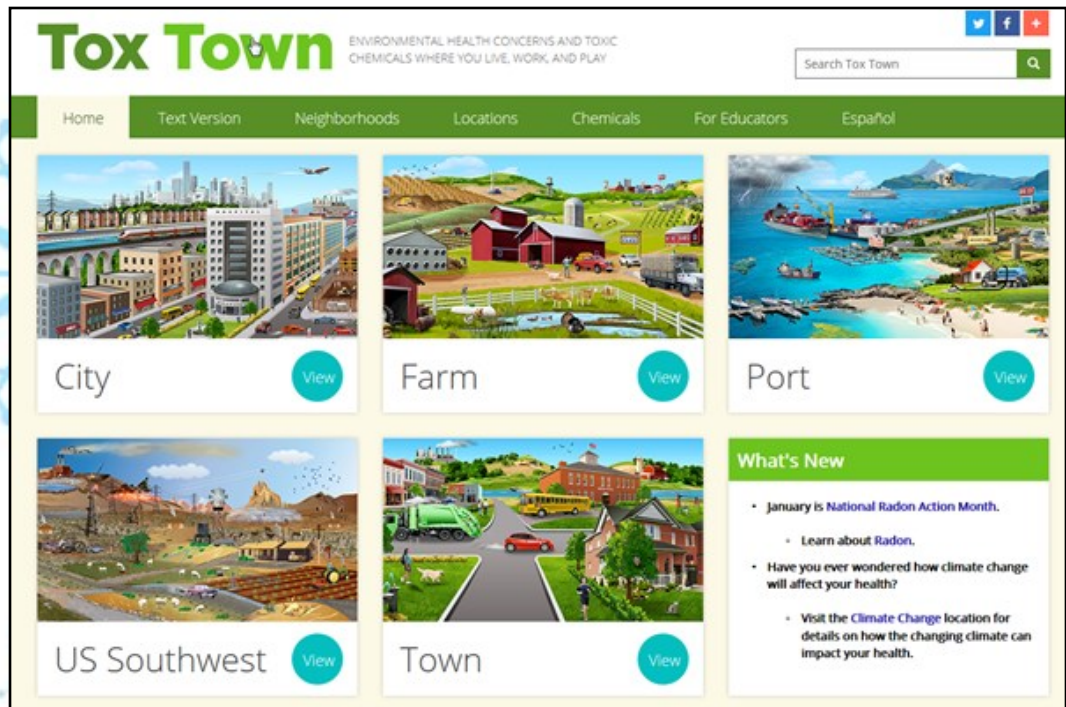

Briscoe Library Welcomes Kirsten Lorenzen

UT Health Libraries welcome Kirsten Lorenzen as the new Outreach and Community Engagement Librarian at the Briscoe Library. Kirsten comes to UT Health San Antonio from the San Antonio Public Library where she provided outreach programming as a children's librarian. Previously, she worked as a Library Services Assistant IV at UTSA's John Peace Library and as a Project Manager for an advertising and brand management company. A native of California, Kirsten received a Master's in Library and Information Science from San Jose State University in December 2015 and also holds a B.A. in English and minor in Communication from the University of California, Davis.

Tox Town Gets a Facelift for 2017

[Tox Town](#) has upped its game in 2017 with an updated and easier to navigate homepage with a new color scheme. Engaging photorealistic neighborhoods are now programmed with HTML 5 so you can easily view the site on your computer and hand held devices. Come explore imaginary neighborhoods (city, farm, port, town, US Southwest) where you will find the same trusted information you have come to expect from Tox Town.